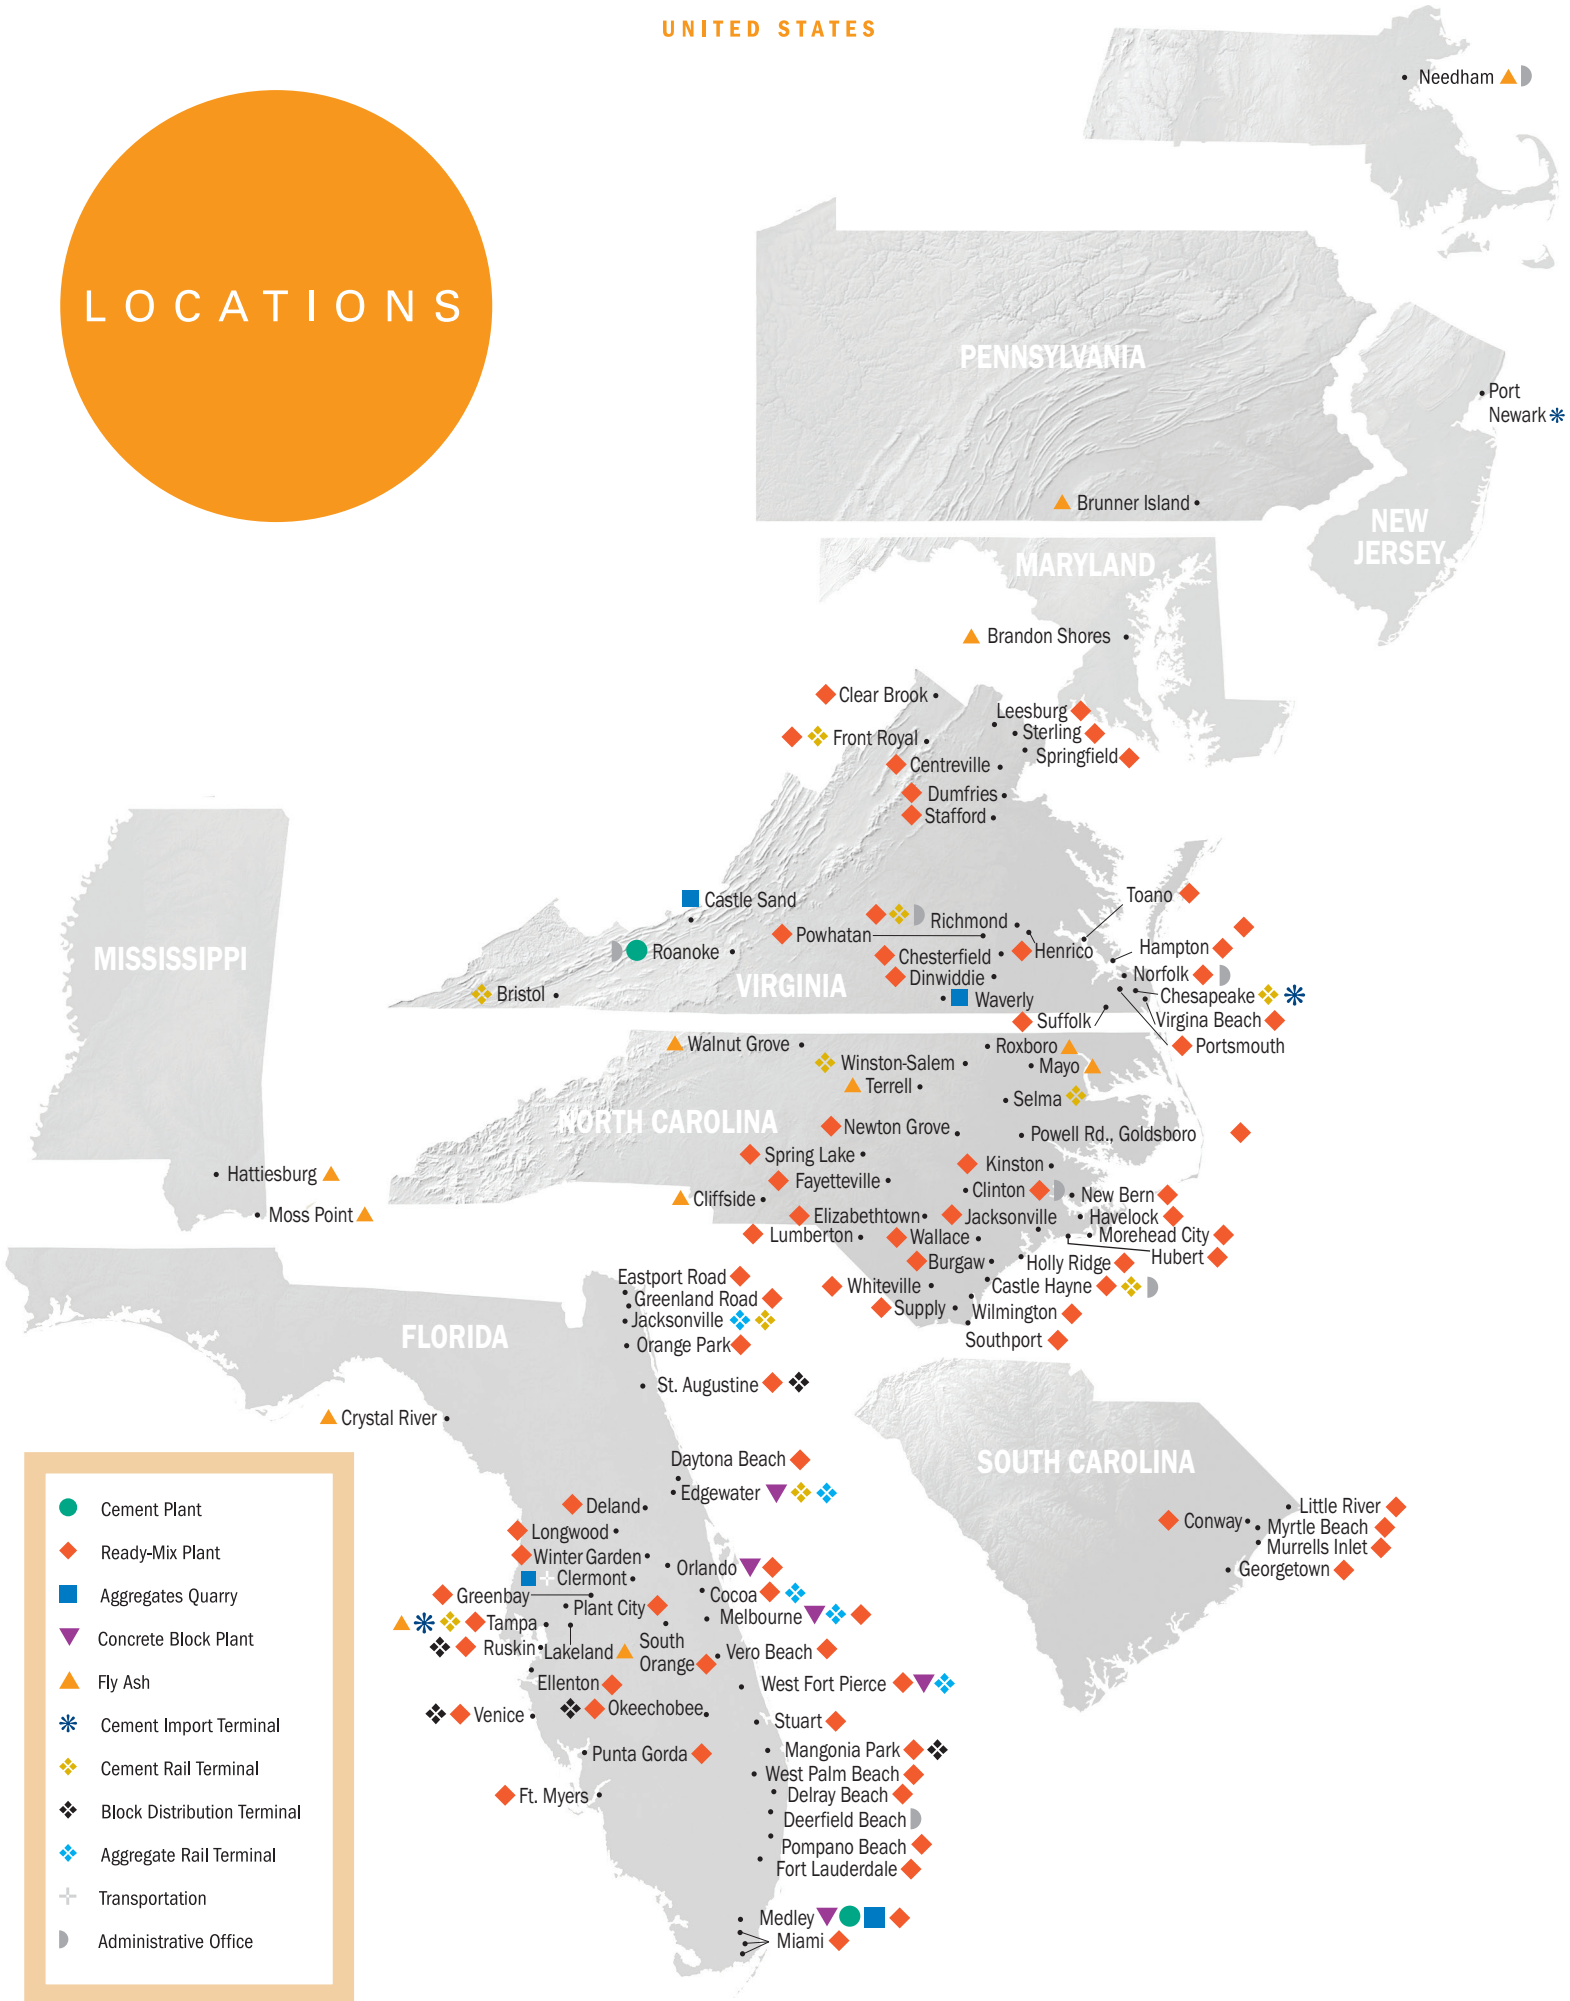

CANADA

▲ Belledune, New Brunswick •

UNITED STATES

LOCATIONS

- Cement Plant
- ◆ Ready-Mix Plant
- Aggregates Quarry
- ▼ Concrete Block Plant
- ▲ Fly Ash
- * Cement Import Terminal
- ◇ Cement Rail Terminal
- ❖ Block Distribution Terminal
- ❖ Aggregate Rail Terminal
- ⊕ Transportation
- ◐ Administrative Office